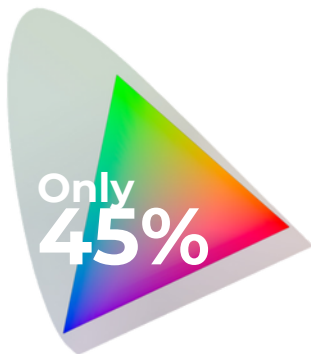

### The Revolutionary Full Color Range™

- Works with all display and end-to-end color management system applications
- Color now acts as mapped digital data points in a next-generation, end-to-end system

### Full Color Range

A proprietary file/stream codec containing 100% of human visual spectrum with dynamic metadata describing the artists' intent for any device.

## Unlocking the "Full Color Range"™

Current color encoding serves **ONLY 45%** of visible color gamut, **constraining reality and accuracy.**

FCR digitally maps color with a revolutionary system that displays **100% of visible color.**