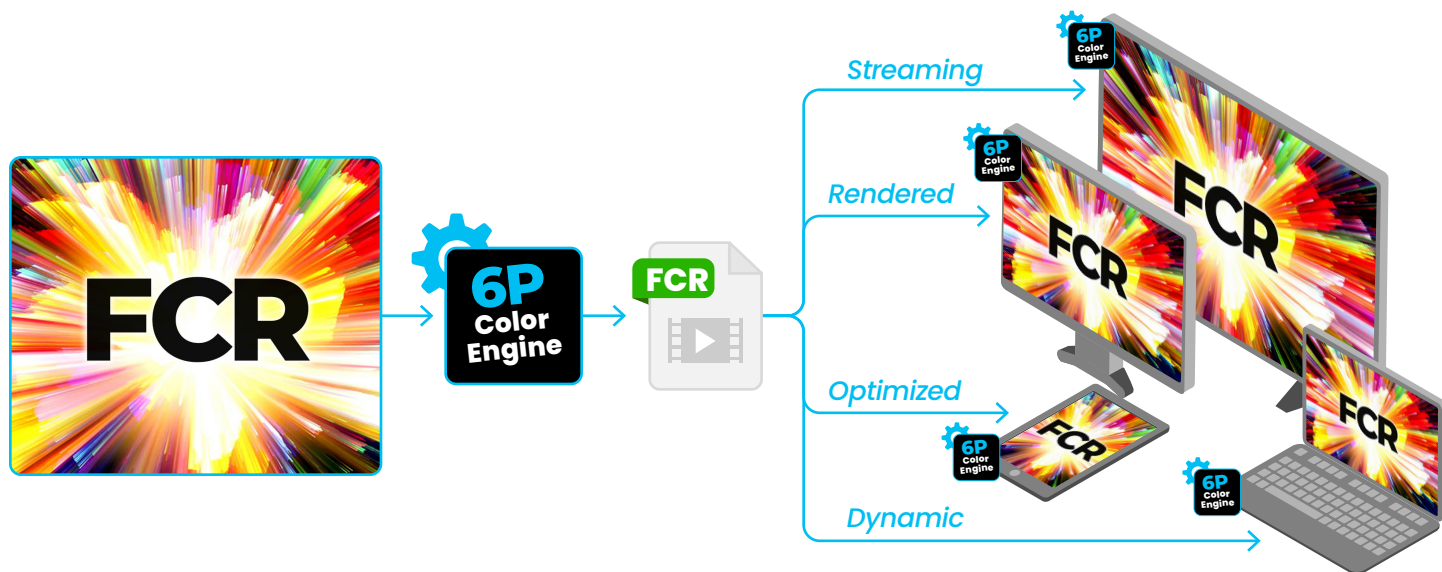

**FCR is what's next** for displays, projection, streaming, gaming, ar/vr, digital imaging, OOH, smartphones and more.

\*Requires a display to offer native gamut mode.

**Color without Limits**

admin@6PColor.com | 6PColor.com

# Product Revolution: FCR™ + 6PCE™

6P's Full Color Range (FCR)™ technology utilizes advanced colorimetric mapping to replace the traditional RGB "triangle" gamut, creating an infinitely accurate color map. This software-based system ensures that every color is represented as a precise data point, enabling lifelike color enhancement across all tv display types, smartphones, AR/VR systems, digital out-of-home (DOOH) screens, industrial or commercial displays and more.

## Full Color Range™

A File/Stream codec containing 100% of human visual spectrum with dynamic metadata describing the artists' intent for any device.

## 6P Color Engine™

Processing engine for importing/exporting FCR files and streams. Runs in hardware or software to apply color processing and convert to native gamut.

**Full Color Range via the world's first Distributed Color Management System — Color Without Limits!®**